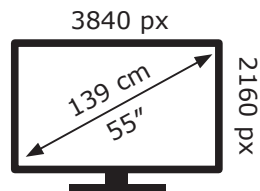

ENERG 

LG Electronics

55UN80003LA

101 kWh/1000h

ABCDEF**G**

126 kWh/1000h

2019/2013